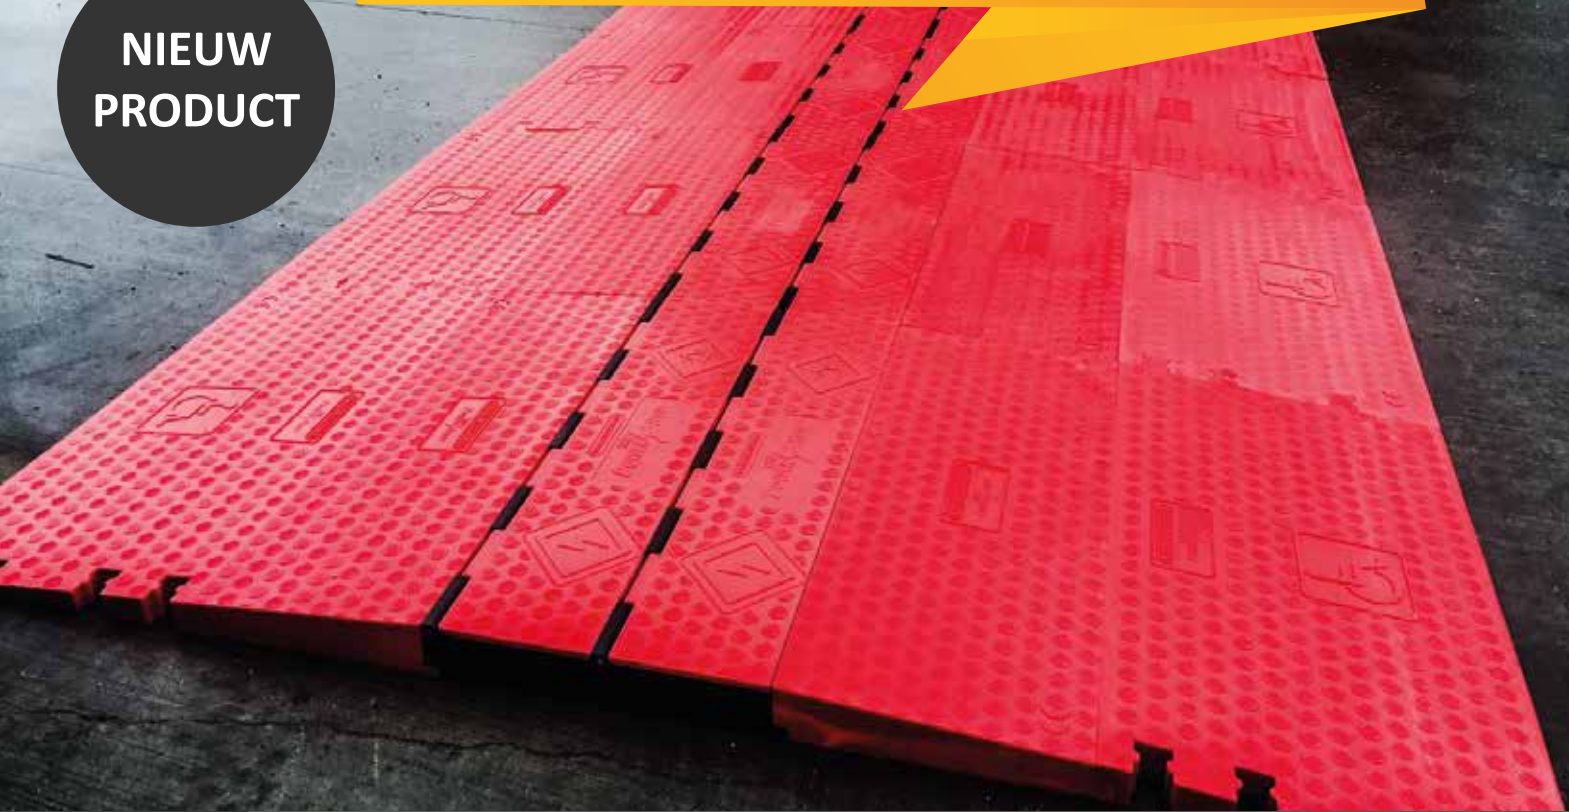

📍 Tremelobaan 34
8310 Werchter

✉ info@thepowershop.be

🌐 www.thepowershop.be

📞 +32 (0)16 60 81 82

**NIEUW
PRODUCT**

THE **RED** CARPET

Heavy Duty Cable Protection

Full Protection for the Most Sensitive Link

- Can be placed by one person
- Easy to transport
- Time and cost saving
- Modular

- Rapidly deployable
- Visibly present
- Quick installation
- Time saving

FAST • SOLID • STRONG